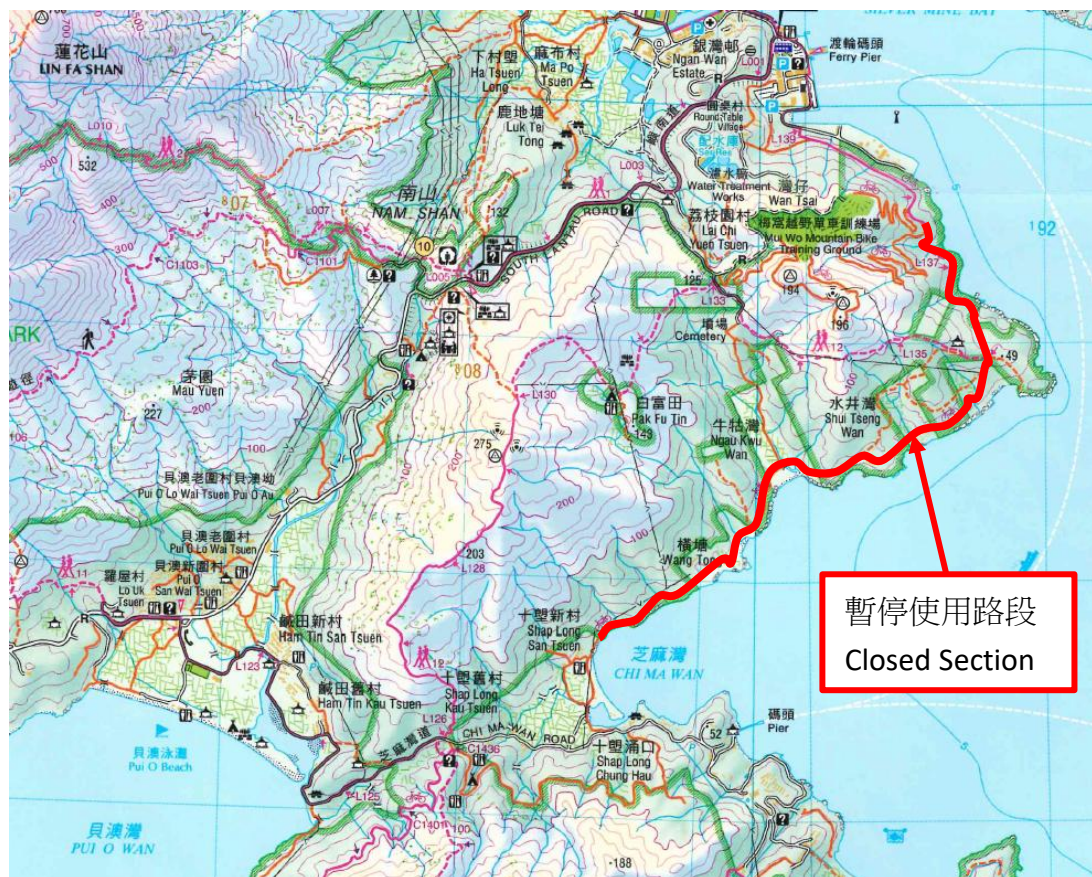

通告 Notice

因大雨引致路段損毀，梅窩至貝澳越野單車徑部分路段由 2026 年 6 月 30 日起暫停使用，直至另行通知。不便之處，敬請原諒。

Due to trail damage caused by heavy rain, a section of Mui Wo to Pui O Mountain Bike Trail is temporarily closed from 30 June 2026 until further notice. Sorry for any inconvenience caused.