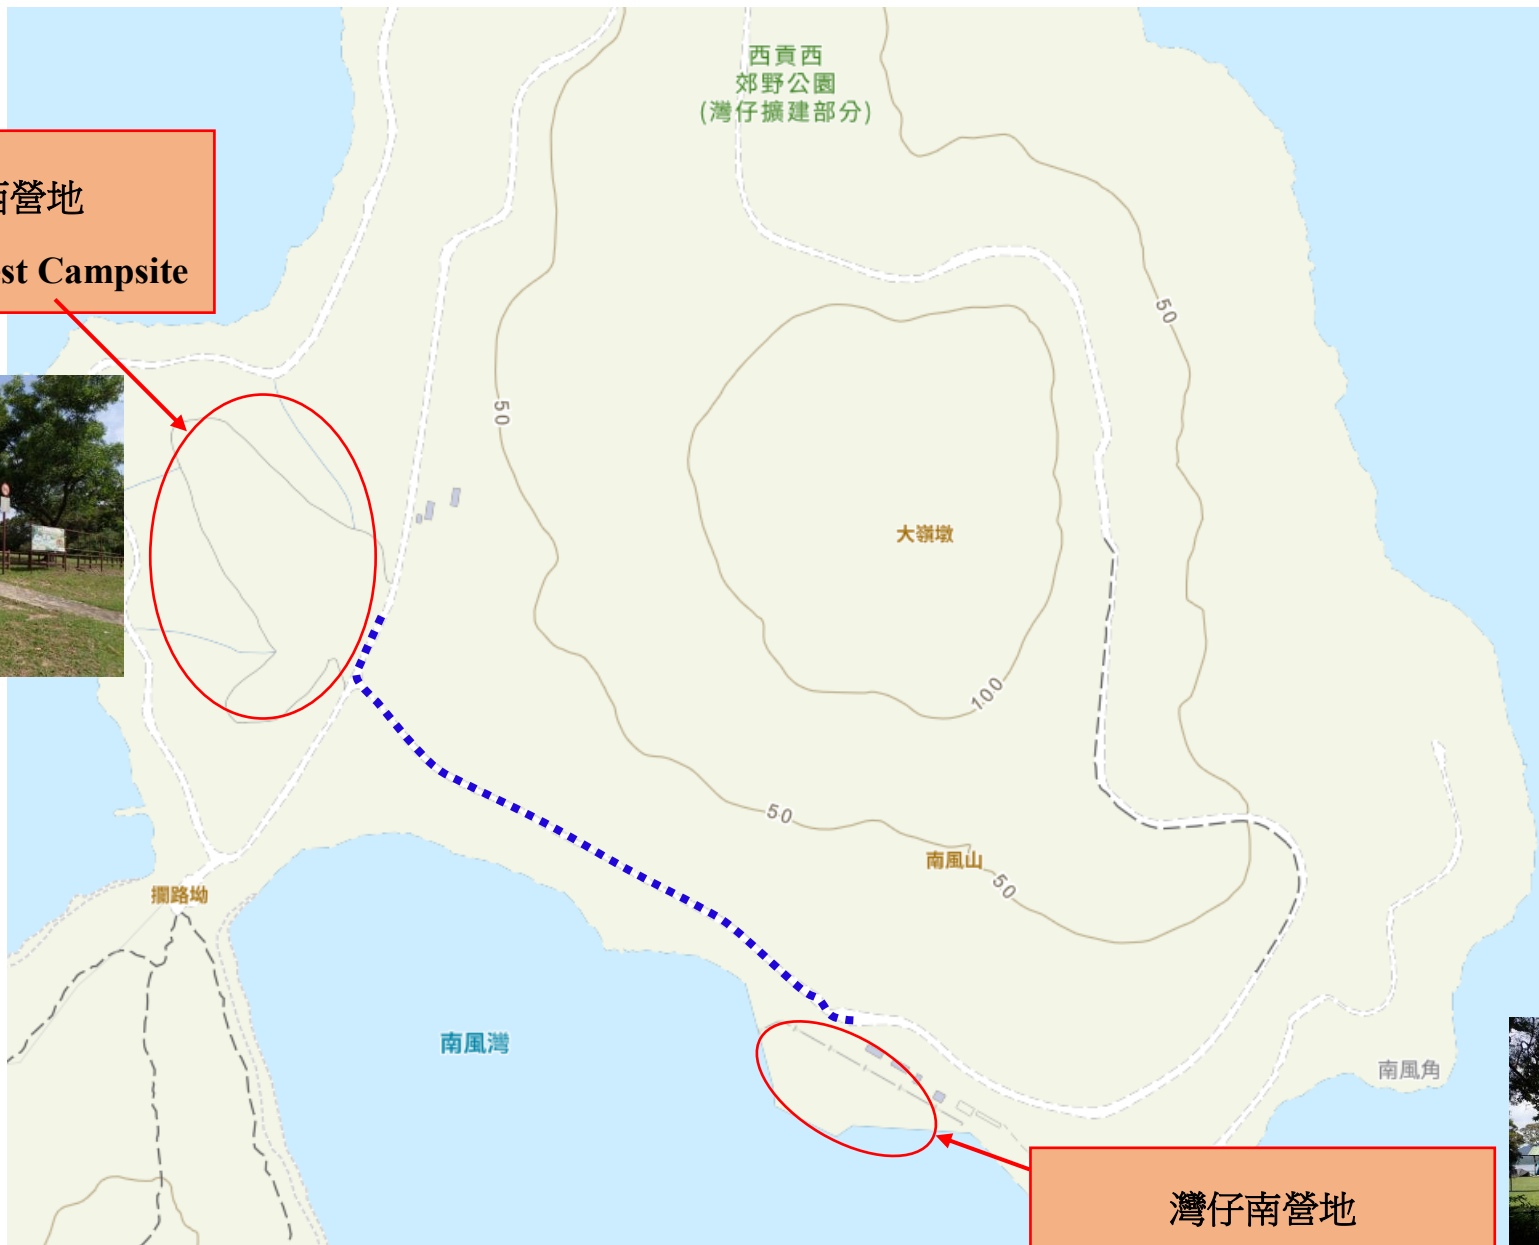

灣仔南營地暫時封閉

由於進行場地維護，西貢西郊野公園（灣仔擴建部分）灣仔南營地將於2026年7月6日起暫時封閉，直至另行通知。露營人士可選擇鄰近的灣仔西營地進行露營活動。不便之處，敬請原諒。

Temporarily Closure of Wan Tsai South Campsite

Due to venue maintenance, the Wan Tsai South Campsite in Sai Kung West Country Park (Wan Tsai Extension) will be temporarily closed from 6th July 2026, until further notice. Campers may choose to camp at the nearby Wan Tsai West Campsite. We apologize for any inconvenience caused.

通告日期：2026年6月29日

Date of notice: 29th June 2026

漁農自然護理署
Agriculture, Fisheries and
Conservation Department

前往灣仔西營地路線 / Way to Wan Tsai West Campsite

灣仔西營地
Wan Tsai West Campsite

灣仔南營地
Wan Tsai South Campsite