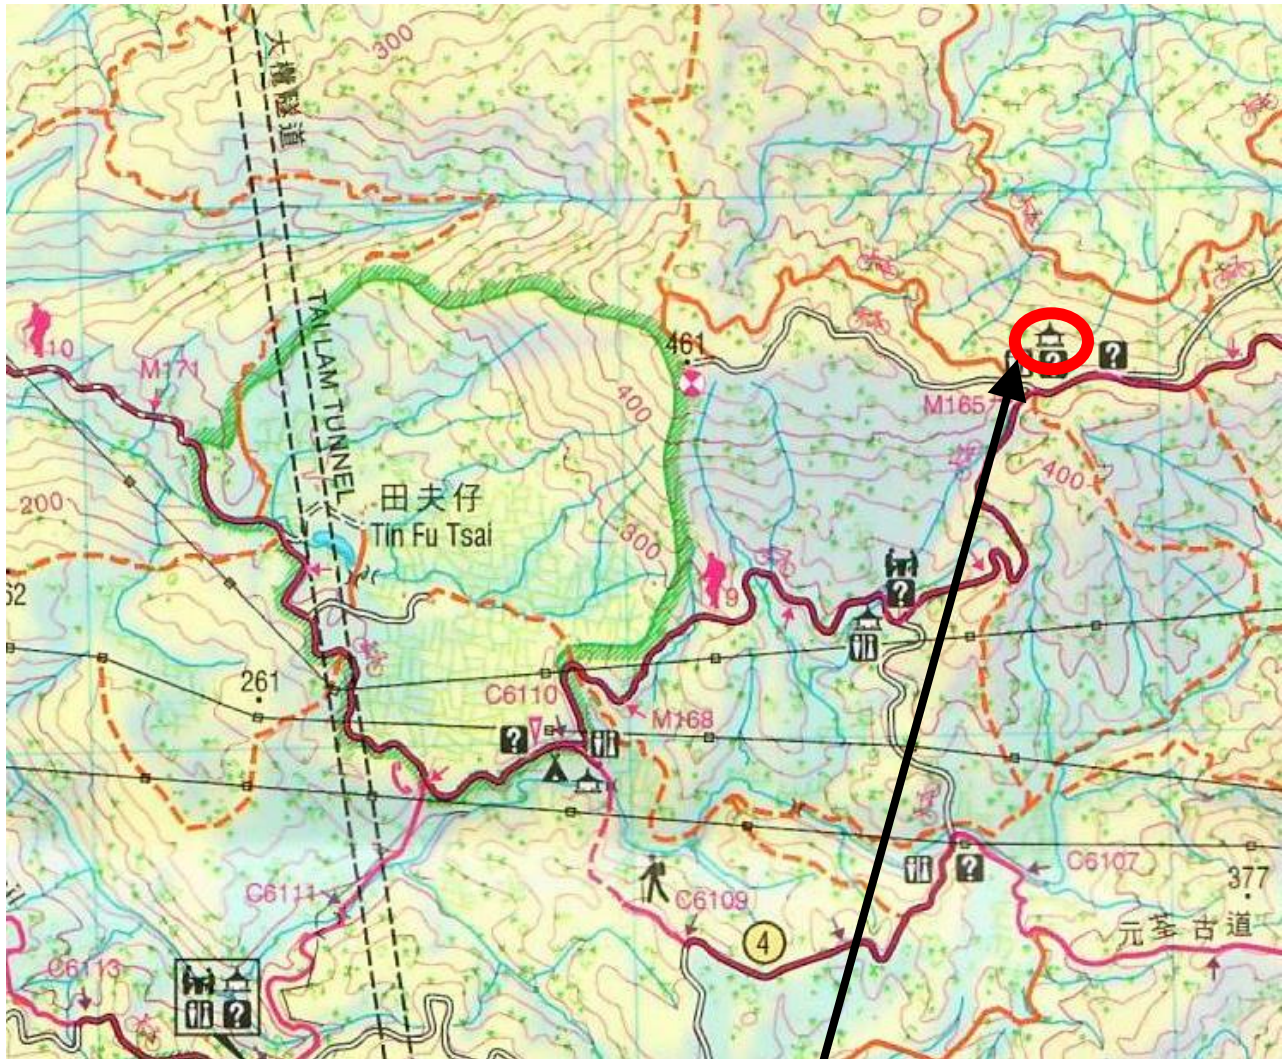

田夫仔北越野單車徑練習場涼亭維修工程  
Pavilion at Tin Fu Tsai North Mountain Bike Trail  
Training Ground  
Maintenance Works

為進行維修工程，位於田夫仔北越野單車徑練習場的涼亭，由即日起暫時封閉。不便之處，敬請原諒。  
The pavilion at Tin Fu Tsai North Mountain Bike Trail Training Ground will be temporarily closed due to the maintenance works. Sorry for the inconvenience caused.