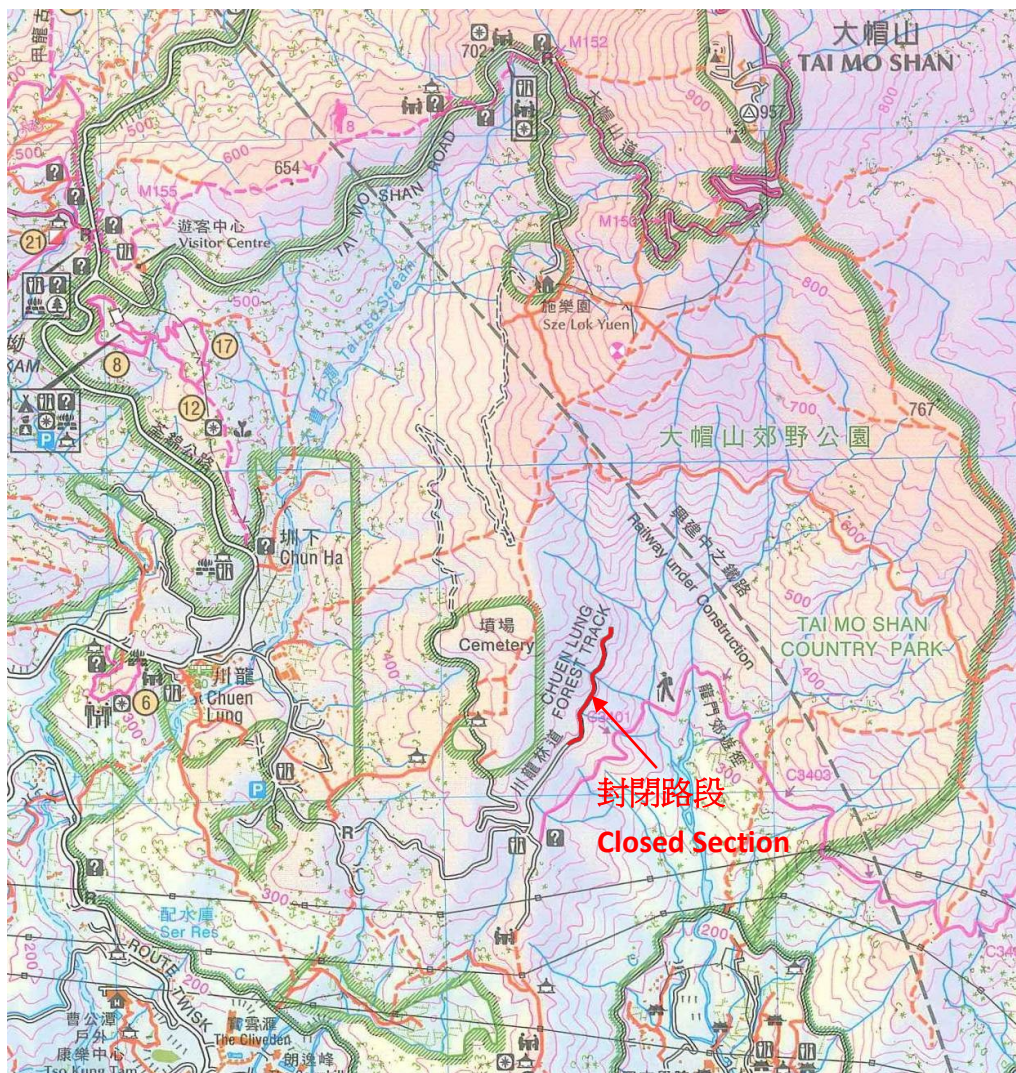

通告 NOTICE

為進行斜坡鞏固工程，大帽山郊野公園川龍林道部分路段(附圖內紅色路段)，由 2021 年 5 月 4 日起暫時封閉，直至另行通告。不便之處，敬請原諒。

Due to the slope stabilization works, part of Chuen Lung Forest Track in Tai Mo Shan Country Park (in red on the map) is temporarily closed from 4 May 2021 until further notice. Sorry for any inconvenience caused.