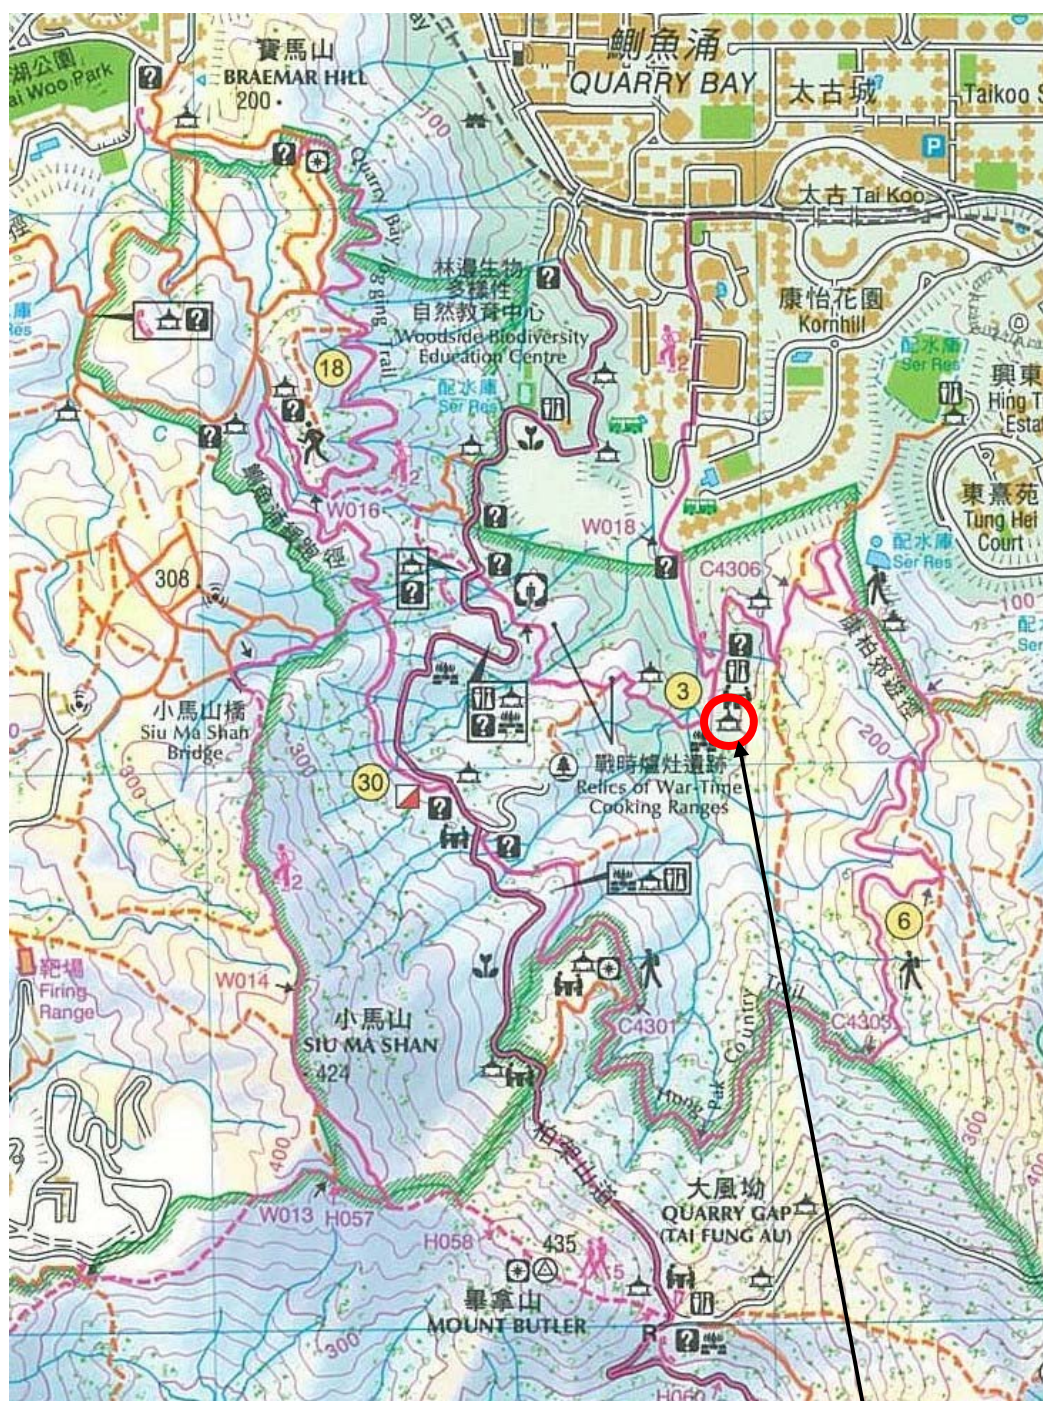

鯽魚涌樹木研習徑郊遊地點 P5 涼亭維修工程

Maintenance Works for the Pavilion at Picnic Site P5 on Quarry Bay Tree Walk

為進行維修工程，位於鯽魚涌樹木研習徑郊遊地點P5的涼亭，由即日起暫時封閉，直至另行通知。不便之處，敬請原諒。

The pavilion at Picnic Site P5 on Quarry Bay Tree Walk is temporarily closed for maintenance until further notice. Sorry for the inconvenience caused.