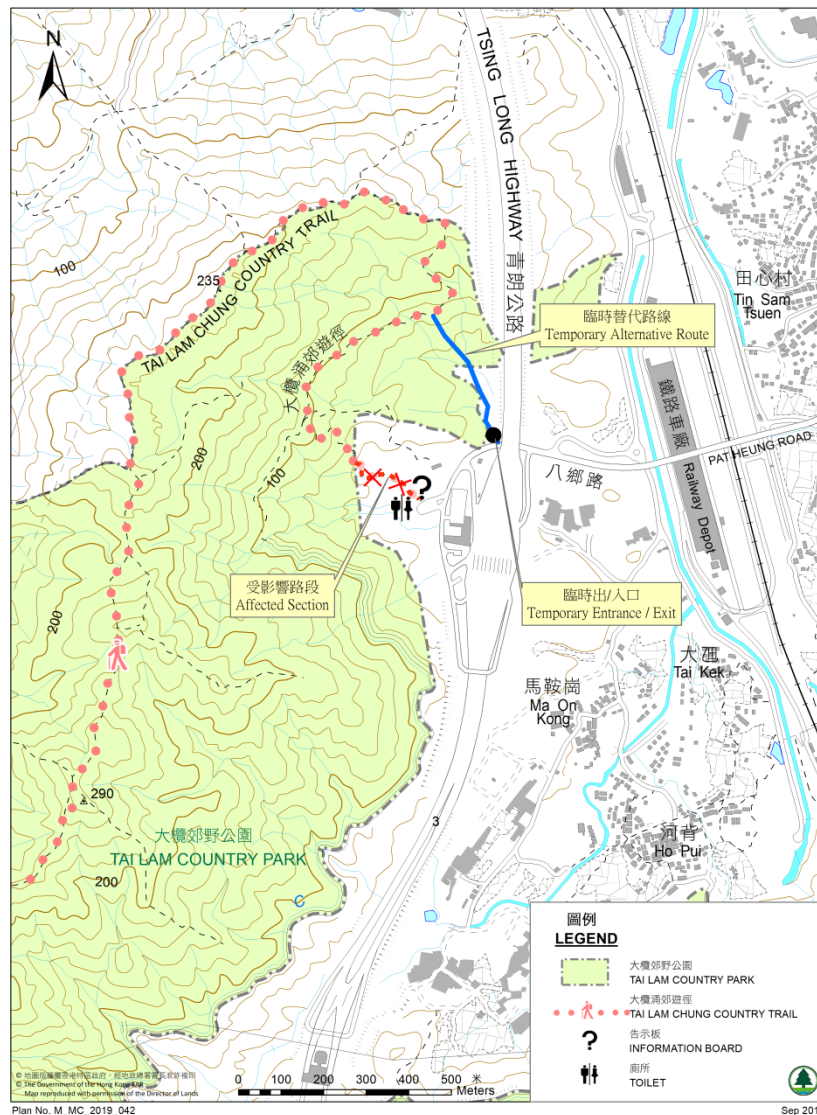

大欖涌郊遊徑臨時改道

受附近翻土工程影響，近大欖隧道收費站的大欖涌郊遊徑有路段需作臨時改道，該路段的出入口位置亦已變更，遠足人士請在靠近收費站天橋的位置進出該郊遊徑。不便之處，敬請原諒。

大欖涌郊遊徑臨時改道
Temporary Diversion of Tai Lam Chung Country Trail

Temporary Diversion of Tai Lam Chung Country Trail

Affected by nearby excavation activities, a section of Tai Lam Chung Country Trail near Tai Lam Tunnel Toll Plaza requires temporary diversion. The entrance/exit of the affected section of trail has also been changed. Hikers please use the entrance/exit closer to the Toll Plaza Flyover for entering/leaving the subject Country Trail. Sorry for any inconvenience caused.

大欖涌郊遊徑臨時改道
Temporary Diversion of Tai Lam Chung Country Trail